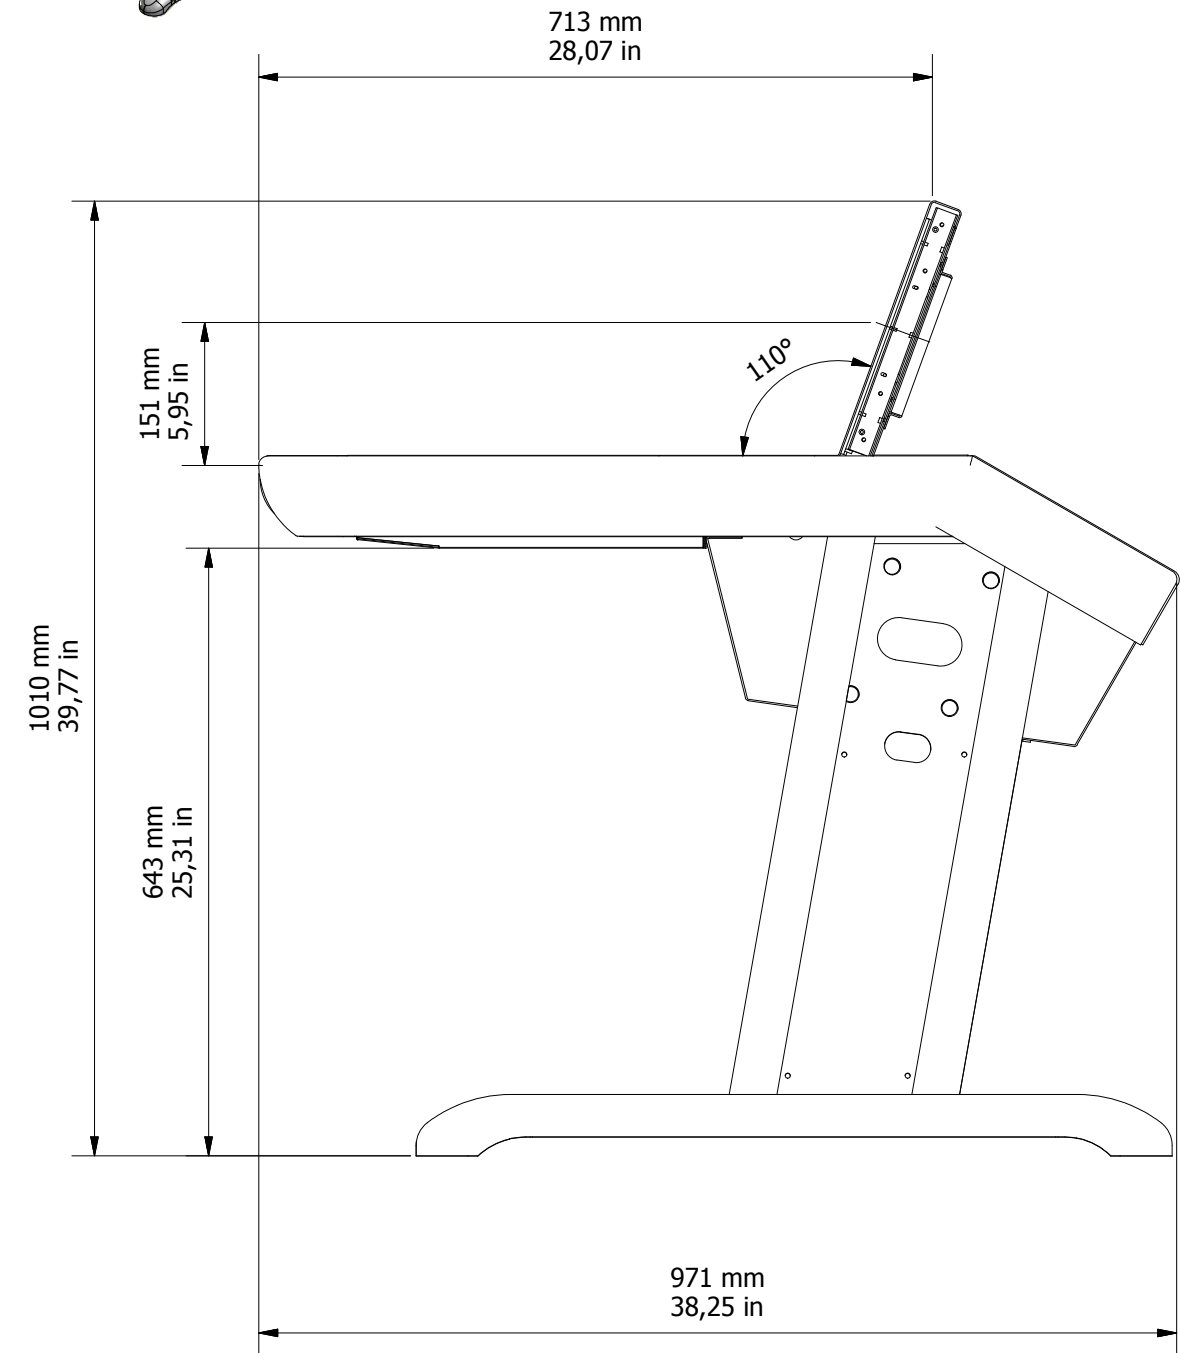

8 Degree Leg, 0 Degree Profile  
( 1: 8 )

0 Degree Leg, 0 Degree Profile  
( 1:8 )

3RD ANGLE PROJECTION

DESIGNED BY Chris	CHECKED BY	APPROVED BY	DATE	DATE 08/08/2011
Fairlight AU			Evo Console Side Profiles	
			Evo profiles	ISSUE 1

8 Degree Leg, 15 Degree Profile  
( 1 : 8 )

0 Degree Leg, 15 Degree Profile  
( 1 : 8 )

DESIGNED BY Chris	CHECKED BY	APPROVED BY	DATE	DATE 08/08/2011
Fairlight AU			Evo Console Side Profiles	
			Evo profiles	ISSUE 1

8 Degree Leg, 30 Degree Profile  
( 1: 8 )

0 Degree Leg, 30 Degree Profile  
( 1: 8 )

DESIGNED BY Chris	CHECKED BY	APPROVED BY	DATE	DATE 08/08/2011
Fairlight AU			Evo Console Side Profiles	
			Evo profiles	ISSUE 1