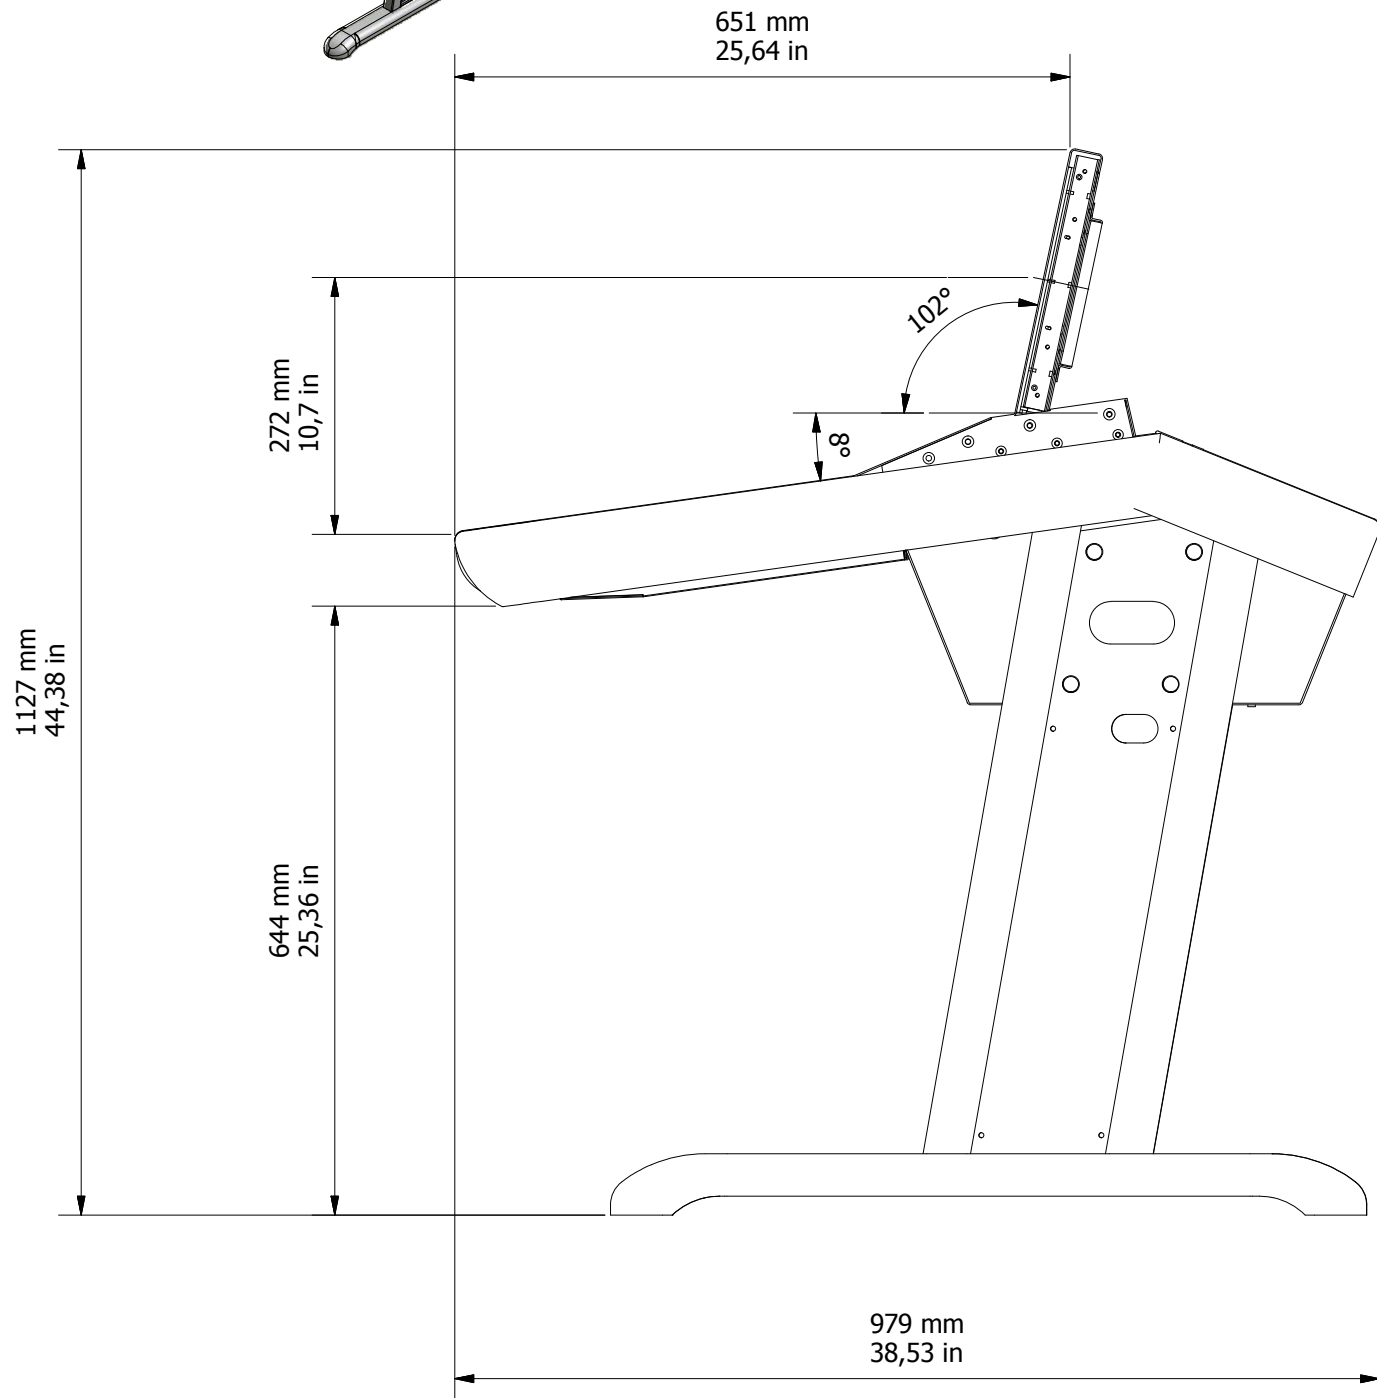

8 Degree Leg, 0 Degree Profile  
( 1: 8 )

0 Degree Leg, 0 Degree Profile  
( 1:8 )

3RD ANGLE PROJECTION

DESIGNED BY Chris	CHECKED BY	APPROVED BY	DATE	DATE 08/08/2011
Fairlight AU			Evo Console Side Profiles	
			Evo profiles	ISSUE 1

8 Degree Leg, 15 Degree Profile  
( 1 : 8 )

0 Degree Leg, 15 Degree Profile  
( 1 : 8 )

DESIGNED BY Chris	CHECKED BY	APPROVED BY	DATE	DATE 08/08/2011
Fairlight AU			Evo Console Side Profiles	
			Evo profiles	ISSUE 1

8 Degree Leg, 30 Degree Profile  
( 1: 8 )

0 Degree Leg, 30 Degree Profile  
( 1: 8 )

DESIGNED BY Chris	CHECKED BY	APPROVED BY	DATE	DATE 08/08/2011
Fairlight AU			Evo Console Side Profiles	
			Evo profiles	ISSUE 1