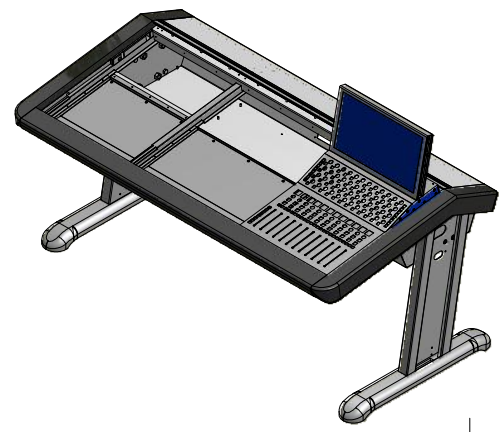

8 Degree Leg, 0 Degree Profile  
( 1: 8 )

0 Degree Leg, 0 Degree Profile  
( 1:8 )

3RD ANGLE PROJECTION

DESIGNED BY Chris	CHECKED BY	APPROVED BY	DATE	DATE 08/08/2011
Fairlight AU			Evo Console Side Profiles	
			Evo profiles	ISSUE 1

8 Degree Leg, 15 Degree Profile  
( 1 : 8 )

0 Degree Leg, 15 Degree Profile  
( 1 : 8 )

DESIGNED BY Chris	CHECKED BY	APPROVED BY	DATE	DATE 08/08/2011
Fairlight AU			Evo Console Side Profiles	
			Evo profiles	ISSUE 1

8 Degree Leg, 30 Degree Profile  
( 1: 8 )

0 Degree Leg, 30 Degree Profile  
( 1: 8 )

DESIGNED BY Chris	CHECKED BY	APPROVED BY	DATE	DATE 08/08/2011
Fairlight AU			Evo Console Side Profiles	
			Evo profiles	ISSUE 1