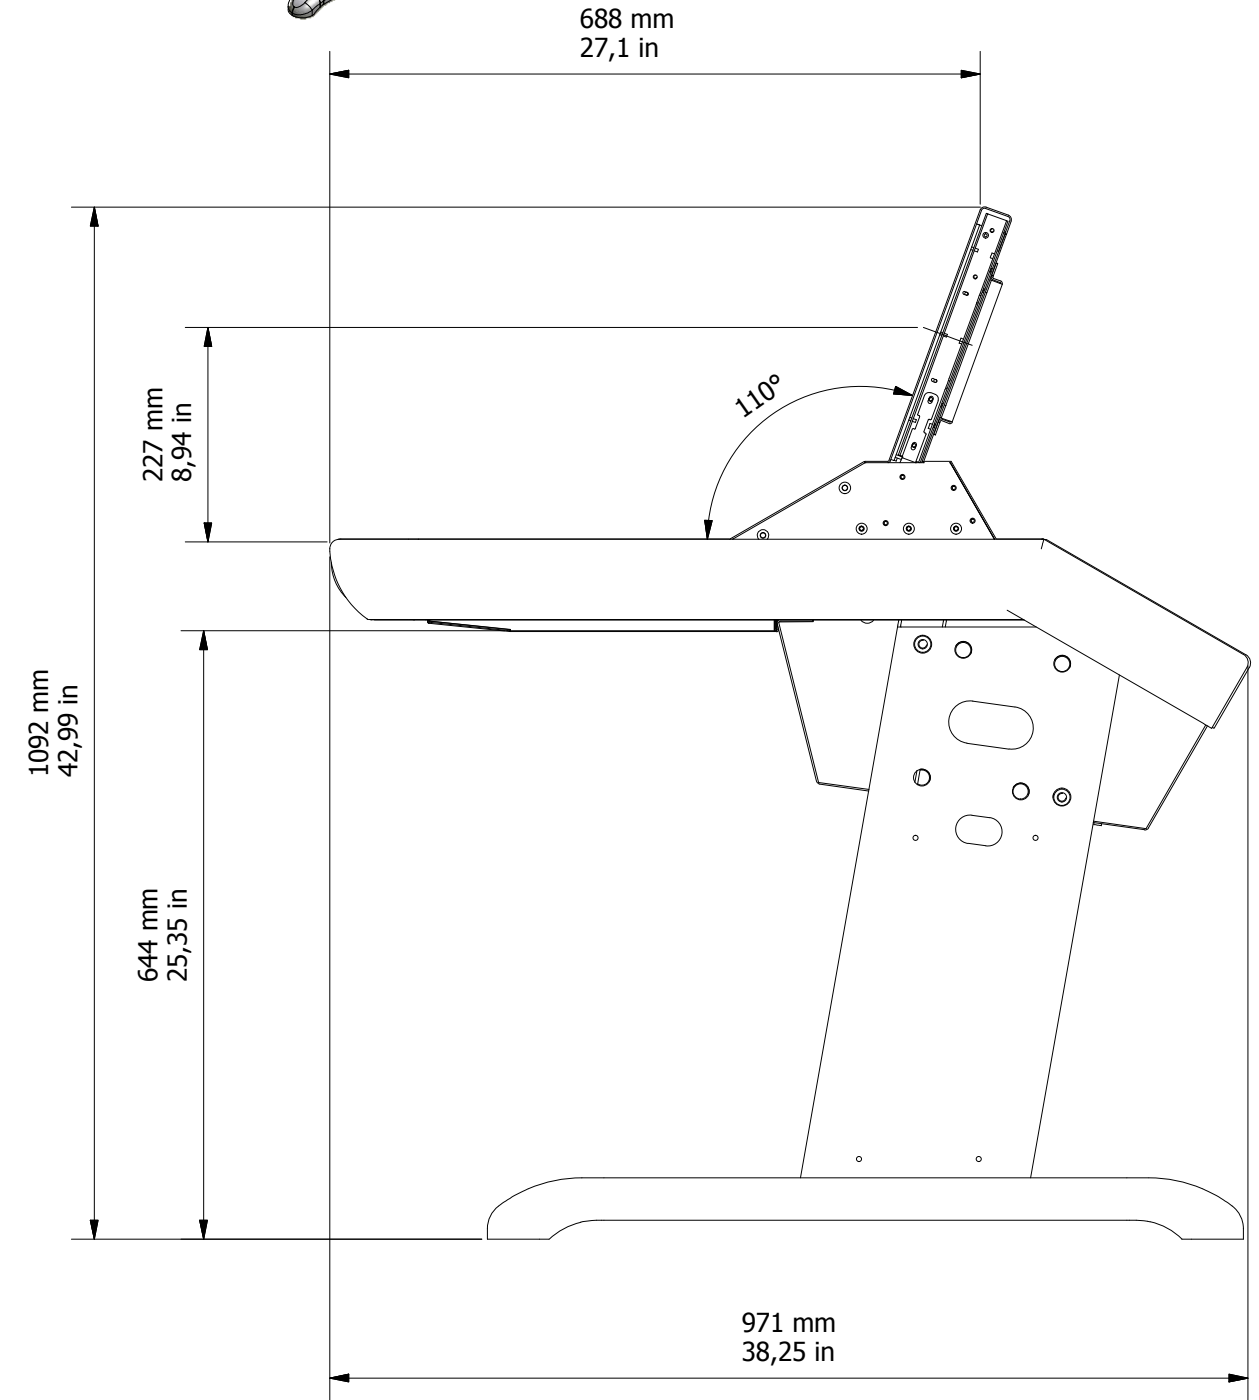

8 Degree Leg, 0 Degree Profile  
( 1: 8 )

0 Degree Leg, 0 Degree Profile  
( 1:8 )

3RD ANGLE PROJECTION

DESIGNED BY Chris	CHECKED BY	APPROVED BY	DATE	DATE 08/08/2011
Fairlight AU			Evo Console Side Profiles	
			Evo profiles	ISSUE 1

8 Degree Leg, 15 Degree Profile  
( 1 : 8 )

0 Degree Leg, 15 Degree Profile  
( 1 : 8 )

DESIGNED BY Chris	CHECKED BY	APPROVED BY	DATE	DATE 08/08/2011
Fairlight AU			Evo Console Side Profiles	
			Evo profiles	ISSUE 1

8 Degree Leg, 30 Degree Profile  
( 1: 8 )

0 Degree Leg, 30 Degree Profile  
( 1: 8 )

DESIGNED BY Chris	CHECKED BY	APPROVED BY	DATE	DATE 08/08/2011
Fairlight AU			Evo Console Side Profiles	
			Evo profiles	ISSUE 1