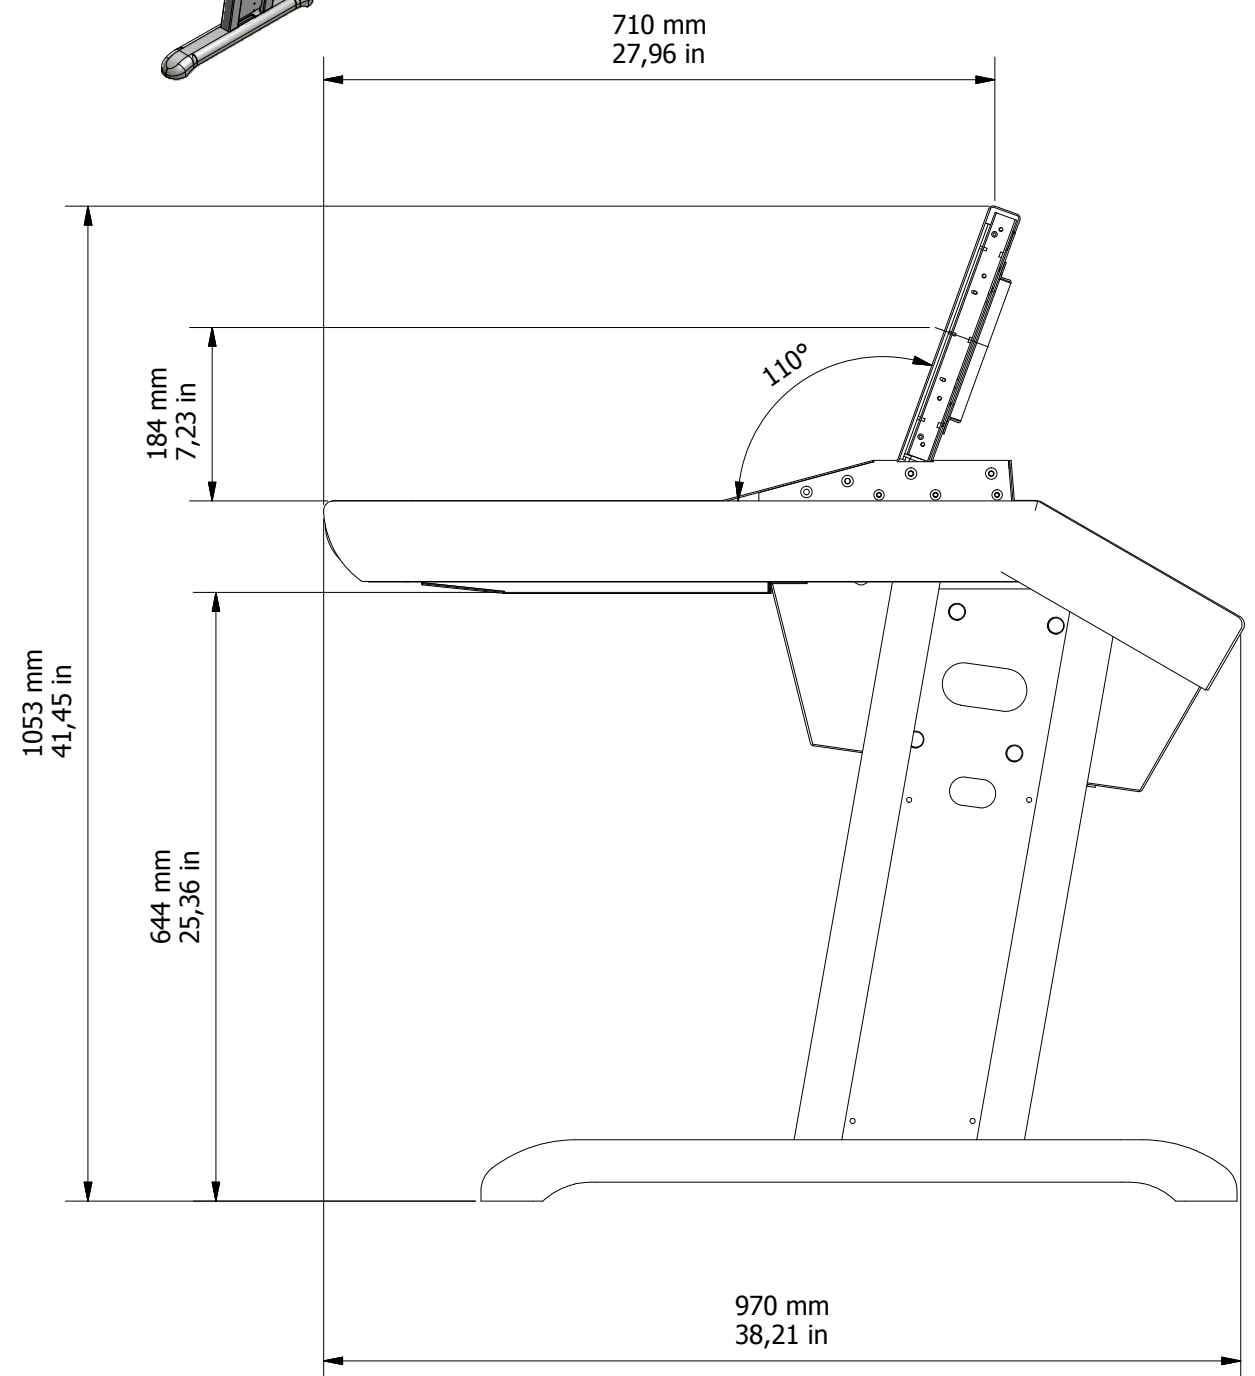

8 Degree Leg, 0 Degree Profile  
( 1: 8 )

0 Degree Leg, 0 Degree Profile  
( 1:8 )

3RD ANGLE PROJECTION

DESIGNED BY Chris	CHECKED BY	APPROVED BY	DATE	DATE 08/08/2011
Fairlight AU			Evo Console Side Profiles	
			Evo profiles	ISSUE 1

8 Degree Leg, 15 Degree Profile  
( 1 : 8 )

0 Degree Leg, 15 Degree Profile  
( 1 : 8 )

DESIGNED BY Chris	CHECKED BY	APPROVED BY	DATE	DATE 08/08/2011
Fairlight AU			Evo Console Side Profiles	
			Evo profiles	ISSUE 1

8 Degree Leg, 30 Degree Profile  
( 1: 8 )

0 Degree Leg, 30 Degree Profile  
( 1: 8 )

DESIGNED BY Chris	CHECKED BY	APPROVED BY	DATE	DATE 08/08/2011
Fairlight AU			Evo Console Side Profiles	
			Evo profiles	ISSUE 1