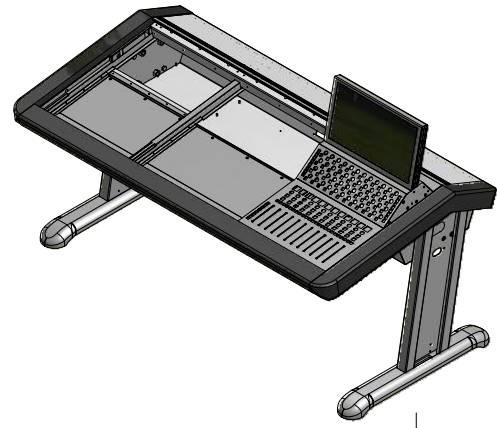

8 Degree Leg, 0 Degree Profile  
( 1: 8 )

0 Degree Leg, 0 Degree Profile  
( 1:8 )

3RD ANGLE PROJECTION

DESIGNED BY Chris	CHECKED BY	APPROVED BY	DATE	DATE 08/08/2011
Fairlight AU			Evo Console Side Profiles	
			Evo profiles	ISSUE 1

8 Degree Leg, 15 Degree Profile  
( 1 : 8 )

0 Degree Leg, 15 Degree Profile  
( 1 : 8 )

DESIGNED BY Chris	CHECKED BY	APPROVED BY	DATE	DATE 08/08/2011
Fairlight AU			Evo Console Side Profiles	
			Evo profiles	ISSUE 1

8 Degree Leg, 30 Degree Profile  
( 1: 8 )

0 Degree Leg, 30 Degree Profile  
( 1: 8 )

DESIGNED BY Chris	CHECKED BY	APPROVED BY	DATE	DATE 08/08/2011
Fairlight AU			Evo Console Side Profiles	
			Evo profiles	ISSUE 1