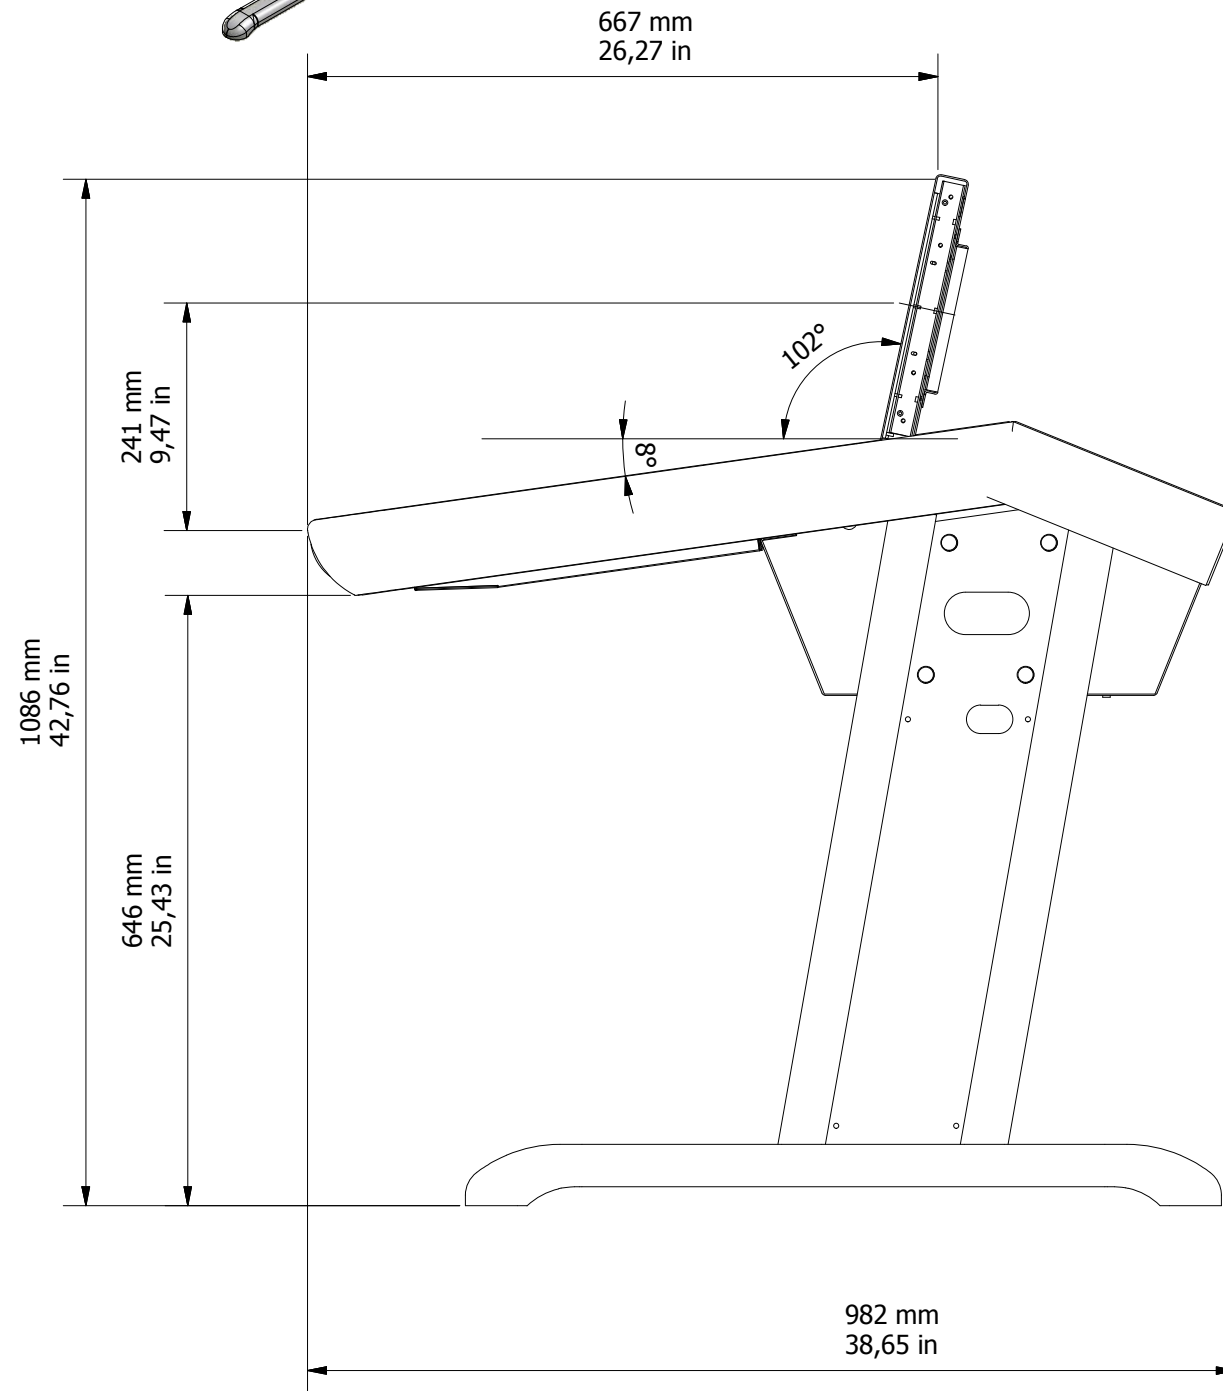

8 Degree Leg, 0 Degree Profile  
( 1: 8 )

0 Degree Leg, 0 Degree Profile  
( 1:8 )

3RD ANGLE PROJECTION

DESIGNED BY Chris	CHECKED BY	APPROVED BY	DATE	DATE 08/08/2011
Fairlight AU			Evo Console Side Profiles	
			Evo profiles	ISSUE 1

8 Degree Leg, 15 Degree Profile  
( 1 : 8 )

0 Degree Leg, 15 Degree Profile  
( 1 : 8 )

DESIGNED BY Chris	CHECKED BY	APPROVED BY	DATE	DATE 08/08/2011
Fairlight AU			Evo Console Side Profiles	
			Evo profiles	ISSUE 1

8 Degree Leg, 30 Degree Profile  
( 1: 8 )

0 Degree Leg, 30 Degree Profile  
( 1: 8 )

DESIGNED BY Chris	CHECKED BY	APPROVED BY	DATE	DATE 08/08/2011
Fairlight AU			Evo Console Side Profiles	
			Evo profiles	ISSUE 1