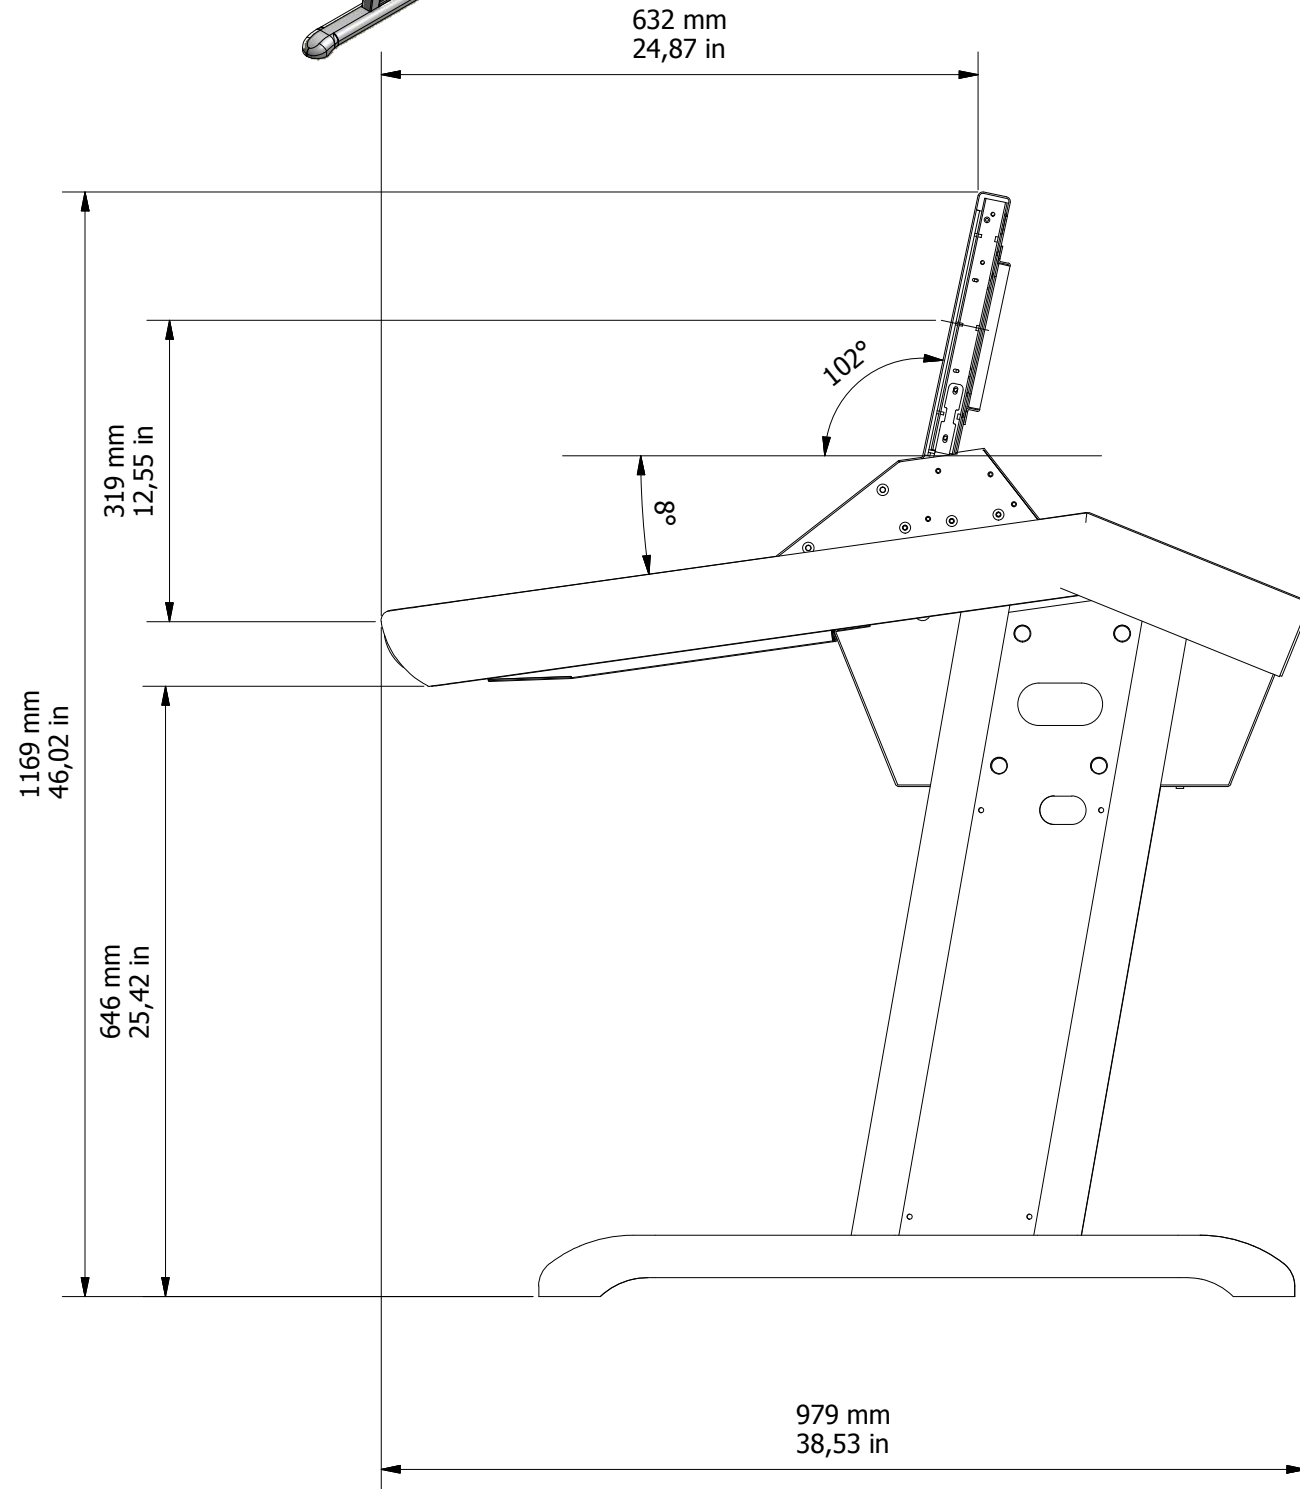

8 Degree Leg, 0 Degree Profile  
( 1: 8 )

0 Degree Leg, 0 Degree Profile  
( 1:8 )

3RD ANGLE PROJECTION

DESIGNED BY Chris	CHECKED BY	APPROVED BY	DATE	DATE 08/08/2011
Fairlight AU			Evo Console Side Profiles	
			Evo profiles	ISSUE 1

8 Degree Leg, 15 Degree Profile  
( 1 : 8 )

0 Degree Leg, 15 Degree Profile  
( 1 : 8 )

DESIGNED BY Chris	CHECKED BY	APPROVED BY	DATE	DATE 08/08/2011
Fairlight AU			Evo Console Side Profiles	
			Evo profiles	ISSUE 1

8 Degree Leg, 30 Degree Profile  
( 1: 8 )

0 Degree Leg, 30 Degree Profile  
( 1: 8 )

DESIGNED BY Chris	CHECKED BY	APPROVED BY	DATE	DATE 08/08/2011
Fairlight AU			Evo Console Side Profiles	
			Evo profiles	ISSUE 1